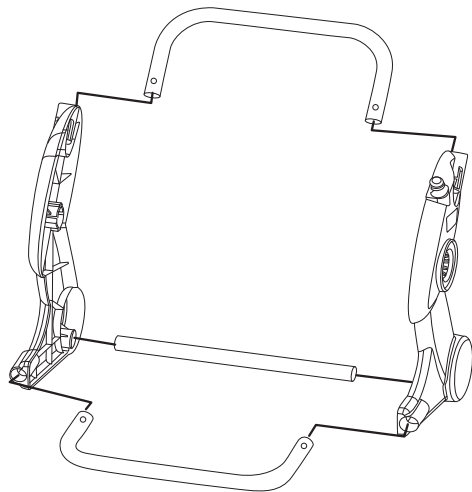

PARTS LIST

- Left reel stand**

X1

Metal cross bar

X1
- Right reel stand**

X1

U-shaped metal tube

X2
- Reel**

X2

Reel cross bar

X2
- Crank handle**

X1

Elbow hose connector set

X1
- Crank nut**

X1
- Female adaptor**

X2

990100

ASSEMBLY INSTRUCTIONS

AQUACRAFT	AquaCraft Industry Co., Ltd.
990100	www.aquacraft-garden.com
Made in Taiwan	 4 712755 940505
	

STEP 1

STEP 2

STEP 3

STEP 4

STEP 5