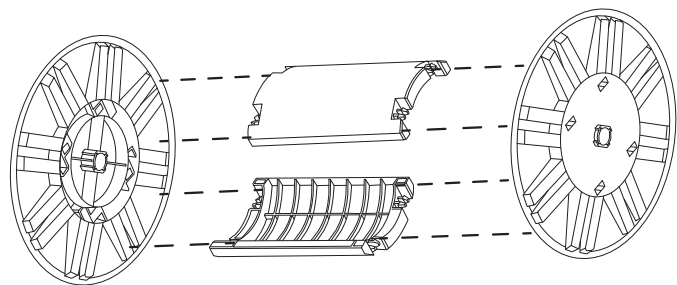

PARTS LIST

- Left reel stand**

X1

Metal cross bar

X1
- Right reel stand**

X1

U-shaped metal tube

X2
- Reel**

X2

Reel cross bar

X2
- Crank handle**

X1

Elbow hose connector set

X1
- Crank nut**

X1
- Female adaptor**

X2

990100

ASSEMBLY INSTRUCTIONS

AQUACRAFT	AquaCraft Industry Co., Ltd.
990100	www.aquacraft-garden.com
Made in Taiwan	 4 712755 940505
	

STEP 1

STEP 2

STEP 3

STEP 4

STEP 5