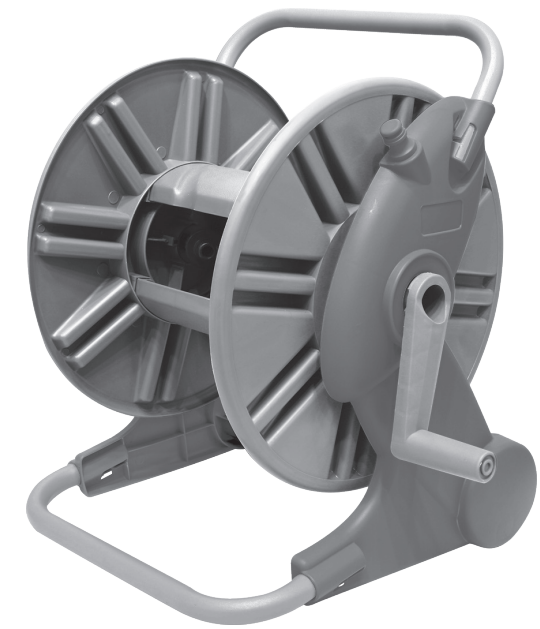

PARTS LIST

- **Left reel stand**

  X1

  Metal cross bar

  X1
- **Right reel stand**

  X1

  U-shaped metal tube

  X2
- **Reel**

  X2

  Reel cross bar

  X2
- **Crank handle**

  X1

  Elbow hose connector set

  X1
- **Crank nut**

  X1
- **Female adaptor**

  X2

990100

ASSEMBLY INSTRUCTIONS