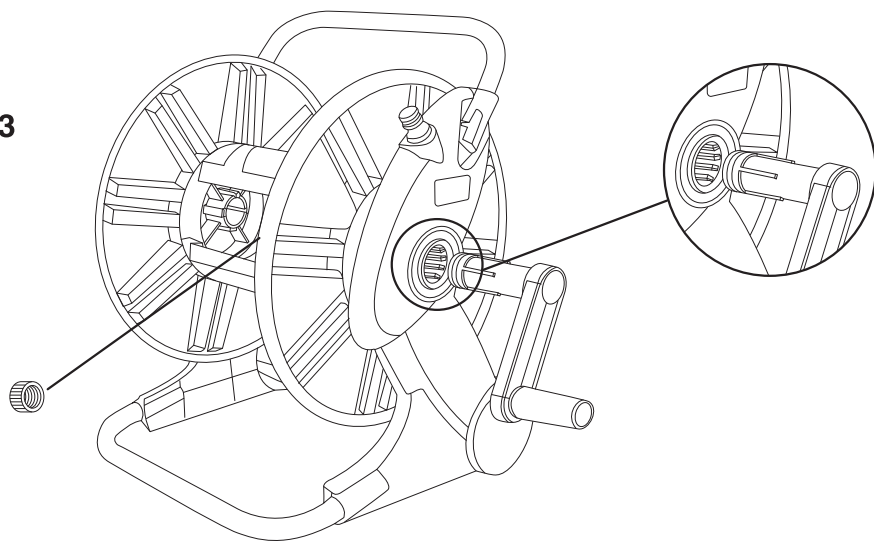

PARTS LIST

- Left reel stand**

X1

Metal cross bar

X1
- Right reel stand**

X1

U-shaped metal tube

X2
- Reel**

X2

Reel cross bar

X2
- Crank handle**

X1

Elbow hose connector set

X1
- Crank nut**

X1
- Female adaptor**

X2

990100

ASSEMBLY INSTRUCTIONS

AQUACRAFT	AquaCraft Industry Co., Ltd.
990100	www.aquacraft-garden.com
Made in Taiwan	 4 712755 940505
	

STEP 1

STEP 2

STEP 3

STEP 4

STEP 5