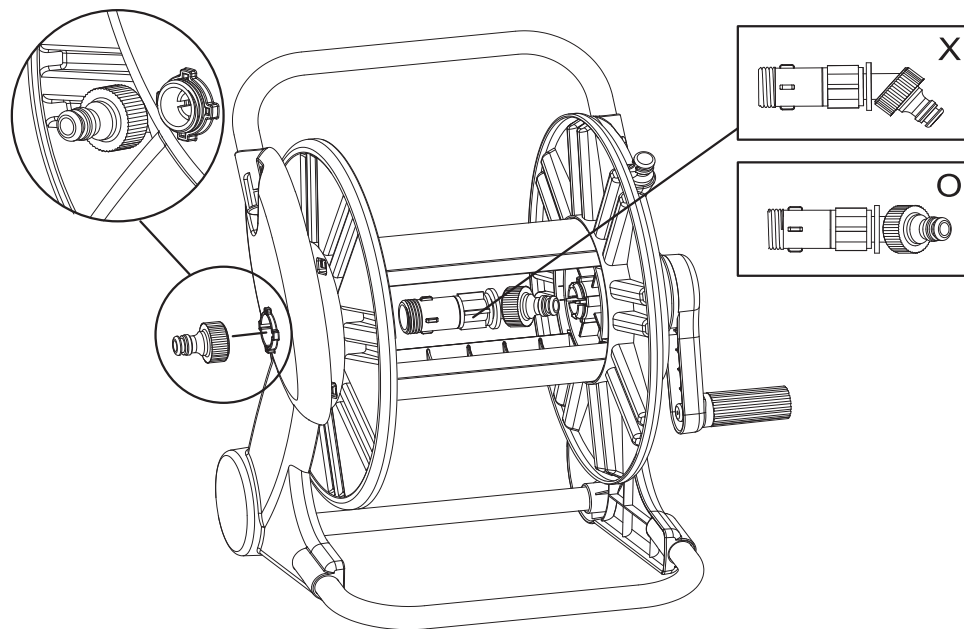

PARTS LIST

- Left reel stand**

X1

Metal cross bar

X1
- Right reel stand**

X1

U-shaped metal tube

X2
- Reel**

X2

Reel cross bar

X2
- Crank handle**

X1

Elbow hose connector set

X1
- Crank nut**

X1
- Female adaptor**

X2

990100

ASSEMBLY INSTRUCTIONS

AQUACRAFT	AquaCraft Industry Co., Ltd.
990100	www.aquacraft-garden.com
Made in Taiwan	 4 712755 940505
	

STEP 1

STEP 2

STEP 3

STEP 4

STEP 5