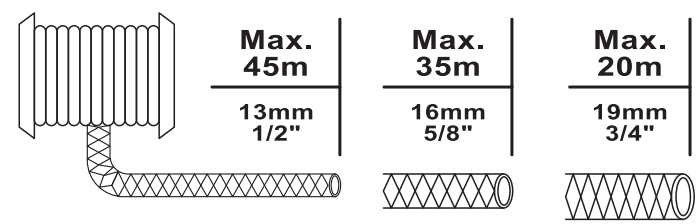

STEP 4

AQUACRAFT	AquaCraft Industry Co., Ltd.
990100	www.aquacraft-garden.com
Made in Taiwan	 4 712755 940505